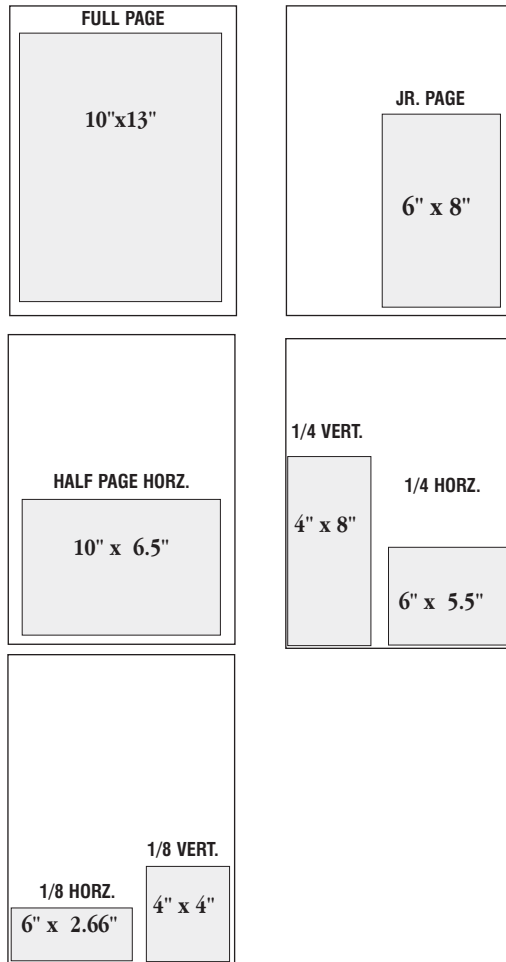

Ad Sizes and Rates

• **Service & Repair Directory** •
(12 month minimum)
A combined display listing of Business Services in the Fort Wayne-South Bend Diocese.
Two Sizes available:
Business Card: (3 1/4" wide x 2" deep)
\$43.00 per month / \$516 per year
Executive: (5" wide x 2" deep)
\$65.00 per month / \$780.00 per year

TODAY'S CATHOLIC

NEWSPAPER
Five Column Format

Advertising Column Sizes =
Editorial Text Column Sizes

Advertising Rates (NET) Non-commissionable

Local advertising Rates • Oct 15, 2011

SIZE	#INCHES	1X(\$)	2-6X	7-12X	13-24X	25-47X
Full Page	65	\$899	\$861	\$855	\$798	\$728
1/2 Page (horz)	32	476	443	429	412	377
Jr. Page	24	424	405	392	358	327
1/4 Page (horz)	16	241	235	225	215	197
1/4 Page (vert)	16	241	235	225	215	197
1/8 Page (horz)	8	123	117	112	105	97
1/8 Page (vert)	8	123	117	112	105	97
Local Col Inch		\$15.39	\$14.71	\$14.06	\$13.30	\$12.25

Publisher is not responsible for ad appearance if a hard copy does not accompany digital files.
Publisher can prepare your ad. Please contact

one column = 1.875 inches wide.

Circulation and Readership Profile

• Client's Inserts •

Maximum size for inserts is 7 1/4" x 11"
We can accept larger sizes, but they must be folded to this size or smaller.

We charge for folding.

Insert rate per thousand: \$61.00

DEADLINE FOR INSERTS